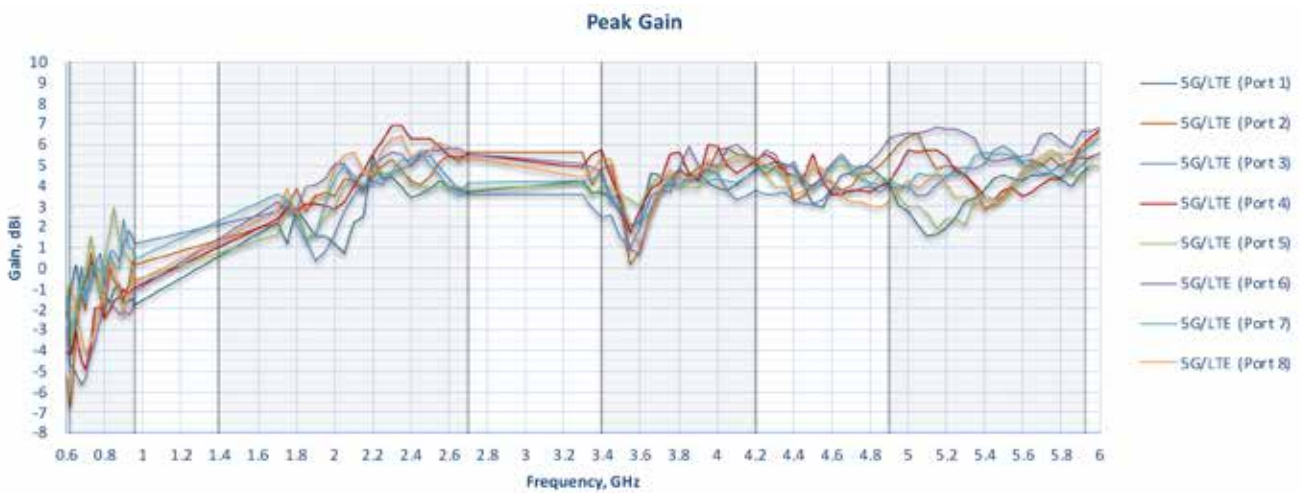

Mobilfunk-Antennengewinn