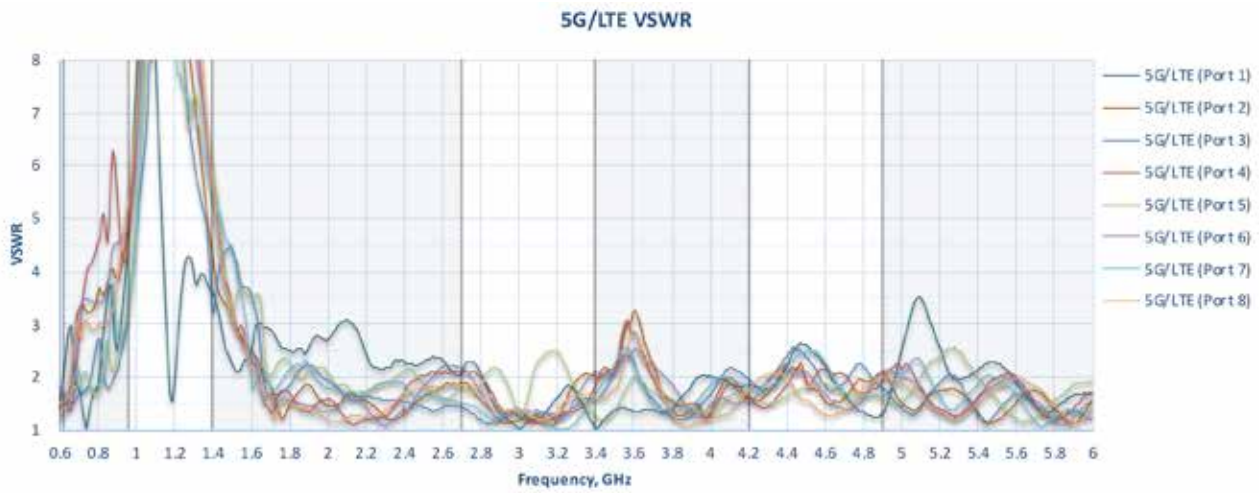

Mobilfunkantenne VSWR